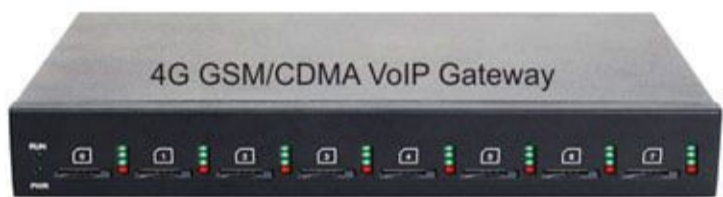

FOR SMALL, MEDIUM & LARGE ENTERPRISE

GSM Gateway, called also as GSM VoIP Gateway, is a device that make possible or direct routing between IP, GSM, Digital, and Analog networks. Termed as fixed cellular terminals, it has capability to reduce the spending of company who pays for telephony or calls from IP to GSM. It reduces the user's cost when they calling from fixed line to GSM networks. Least Cost Routing (LCR) is a core idea behind the cost saving with VoIP GSM Gateway.

Aria GSM/CDMA/WCDMA VoIP Gateway is a multi-functional product used to effectively implement the smooth transition between PLMN (Mobile) and VoIP network. The GSM gateway is designed for comfort, ease-of-use to satisfied necessary of customers.

Aria GSM series GSM/CDMA VoIP Gateway is a multi-functional product used to effectively implement the smooth transition between mobile and VoIP network. Compare to GSM series product, GSM has great improvement not only in software features but also in new hardware structure design.